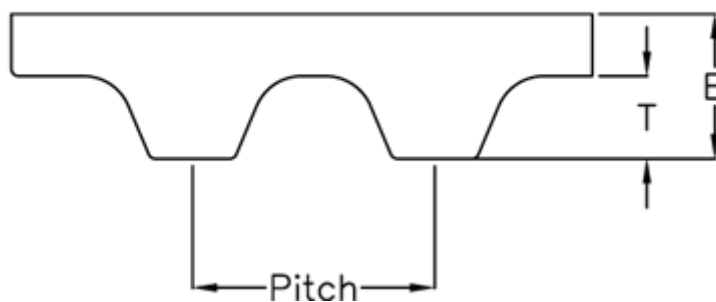

Article number: 602776231502

Description: Gates Timing Belt Synchropower PU 12 T10 1500

Measures

Height B mm	= 4.5
Height T mm	= 2.5
Length	= 1500
Number of teeth	= 150
Pitch	= 10
Type	= PU 12 T10 1500
Width	= 12